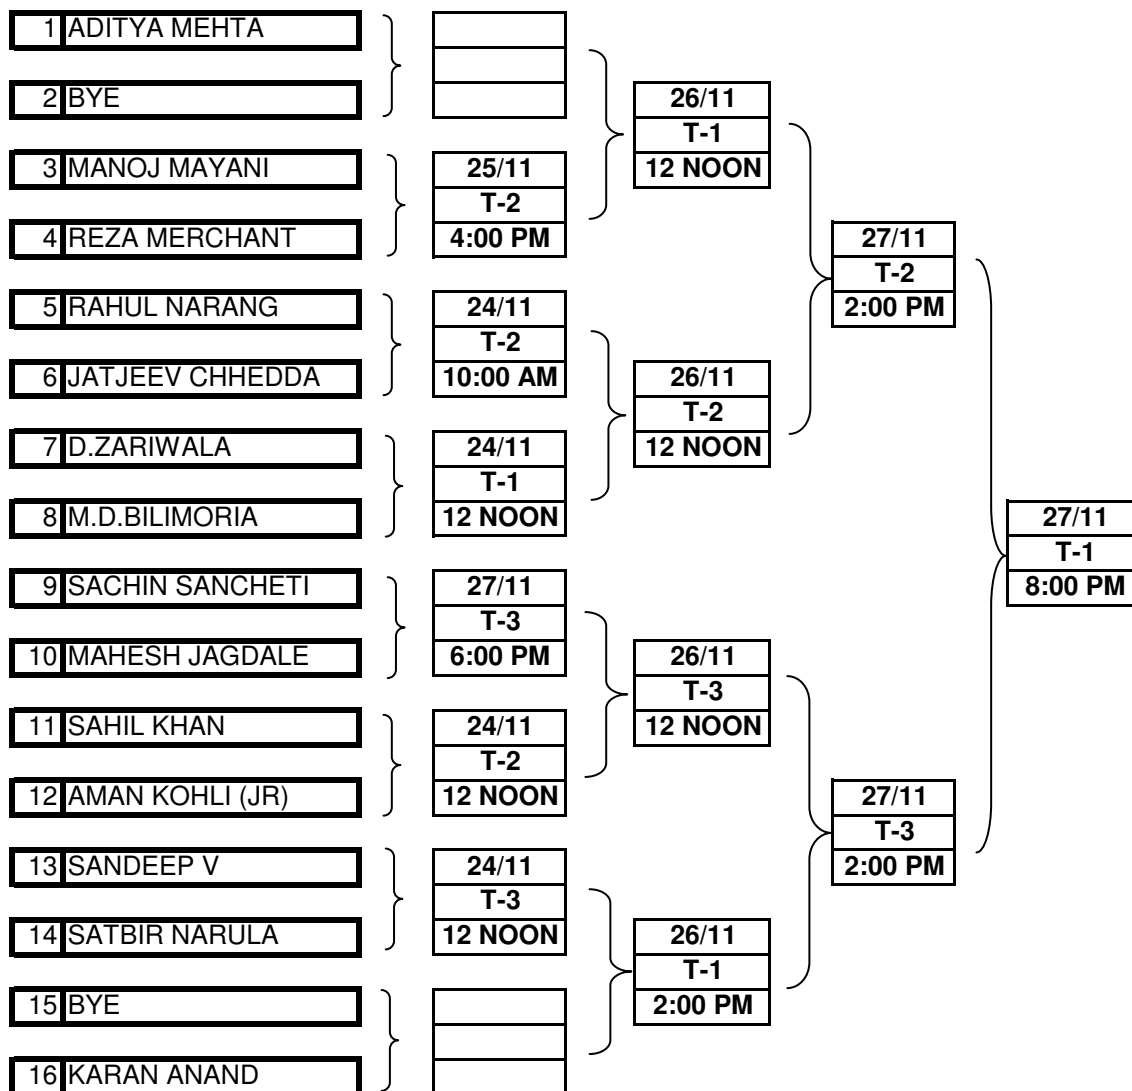

ALL MATCHES UPTO THE QUARTER FINALS SHALL BE OF 1 1/2 HOUR DURATION
QUARTER FINALS SHALL BE OF 2 HOUR DURATION

**THE MALABAR HILL CLUB
MAHARASHTRA STATE SELECTION TOURNAMENT 2006
DRAW
SENIOR SNOOKER**

THE MALABAR HILL CLUB
MAHARASHTRA STATE SELECTION TOURNAMENT 2006
DRAW
SENIOR SNOOKER

THE MALABAR HILL CLUB
MAHARASHTRA STATE SELECTION TOURNAMENT 2006
DRAW
SENIOR SNOOKER

33	SHRAVAN MOHTA			26/11 T-3 4:00 PM	27/11 T-3 4:00 PM
34	BYE				
35	AKASH.A	25/11 T-1 12 NOON			
36	R.SADARANGANI				
37	VINOD NAIR	25/11 T-2 12 NOON		27/11 T-1 10:00 AM	
38	VIRAF BESANIA				
39	KUNAL GANDHI	25/11 T-3 12 NOON			
40	V.SUBRAMANIUM				
41	HARISH PAHUJA	25/11 T-1 2:00 PM		27/11 T-2 10:00 AM	
42	SANJEEV SHAH				
43	SANJAY ZAVERI	25/11 T-2 2:00 PM			
44	MANJEET SINGH				
45	SRINIVAS KASTURE	25/11 T-3 2:00 PM		27/11 T-1 6:00 PM	
46	ADITYA AGARWAL				
47	BYE			27/11 T-3 10:00 AM	
48	M.KALYANIWALA				
				28/11 T-1 10:00 AM	

**THE MALABAR HILL CLUB
MAHARASHTRA STATE SELECTION TOURNAMENT 2006
DRAW
SENIOR SNOOKER**

49	J.S.DAWER	}		}	27/11 T-1 12 NOON	}
50	BYE					
51	PRADEEP SINGH	}	25/11 T-1	}	27/11 T-2 6:00 PM	
52	MANAV PANCHAL		4:00 PM			
53	MAYUR SANGHAVI	}	25/11 T-3	}	27/11 T-2 12 NOON	
54	S.SOGANI		10:00 AM			
55	SUSHRUT PANDYA	}	25/11 T-3	}	27/11 T-3 6:00 PM	
56	MRINAL MODAK		4:00 PM			
57	CHANDU SHAH	}	26/11 T-1	}	28/11 T-3 10:00 AM	
58	AJAY MAKWANA		6:00 PM			
59	APRAJIT MITTAL	}	26/11 T-1	}	27/11 T-3 12 NOON	
60	MUDIT LOYAL		10:00 AM			
61	FARHAD TENGRA	}	26/11 T-2	}	27/11 T-3 6:00 PM	
62	SUNIL JAIN		10:00 AM			
63	BYE	}		}	27/11 T-1 2:00 PM	
64	OMAR BALSARA					