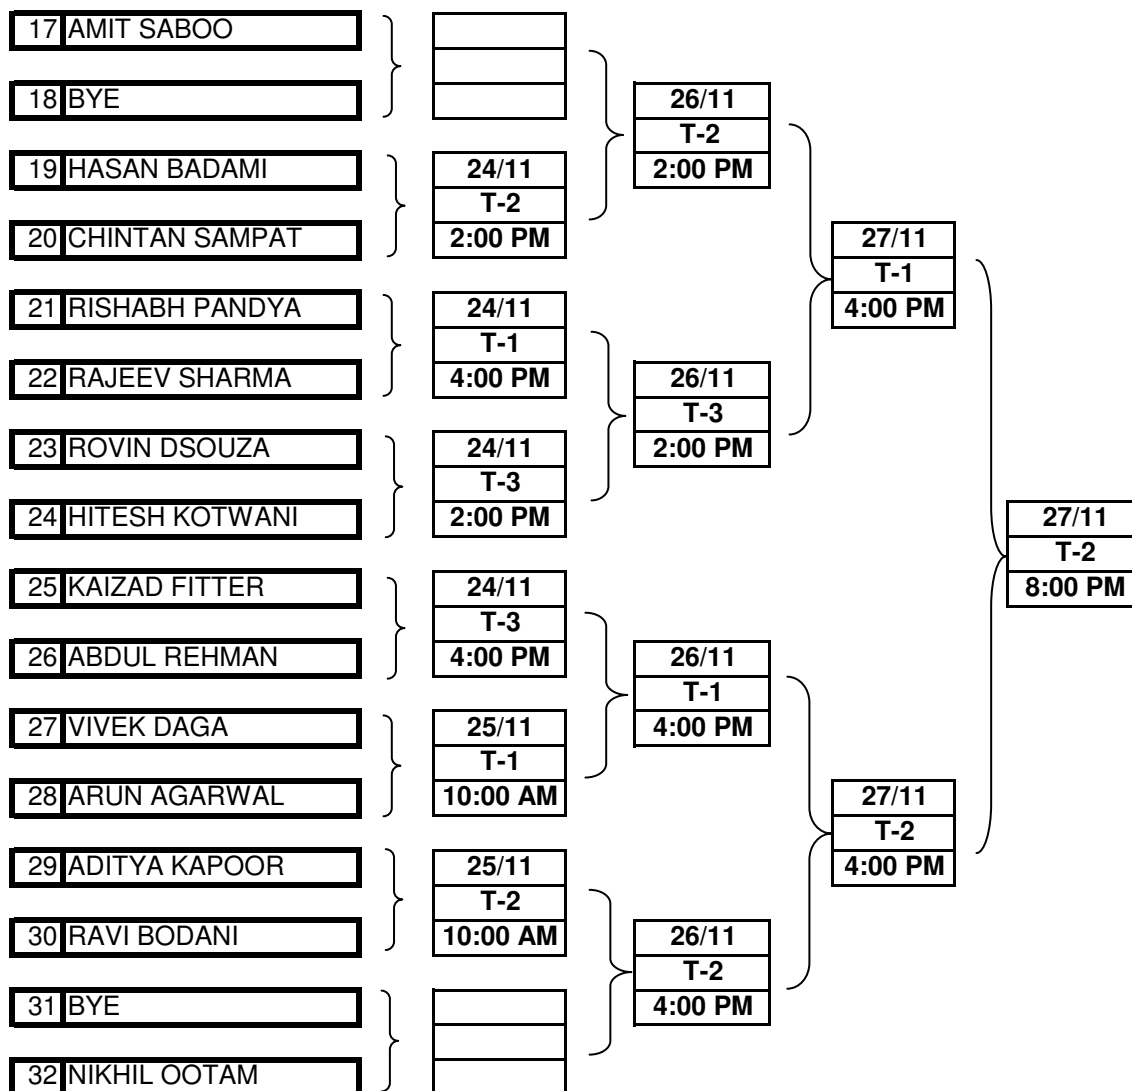

ALL MATCHES UPTO THE QUARTER FINALS SHALL BE OF 1 1/2 HOUR DURATION
QUARTER FINALS SHALL BE OF 2 HOUR DURATION

**THE MALABAR HILL CLUB
MAHARASHTRA STATE SELECTION TOURNAMENT 2006
DRAW
SENIOR SNOOKER**

THE MALABAR HILL CLUB
MAHARASHTRA STATE SELECTION TOURNAMENT 2006
DRAW
SENIOR SNOOKER

THE MALABAR HILL CLUB
MAHARASHTRA STATE SELECTION TOURNAMENT 2006
DRAW
SENIOR SNOOKER

33	SHRAVAN MOHTA			26/11 T-3 4:00 PM	27/11 T-3 4:00 PM
34	BYE				
35	AKASH.A	25/11 T-1 12 NOON			
36	R.SADARANGANI				
37	VINOD NAIR	25/11 T-2 12 NOON		27/11 T-1 10:00 AM	
38	VIRAF BESANIA				
39	KUNAL GANDHI	25/11 T-3 12 NOON			
40	V.SUBRAMANIUM				
41	HARISH PAHUJA	25/11 T-1 2:00 PM		27/11 T-2 10:00 AM	
42	SANJEEV SHAH				
43	SANJAY ZAVERI	25/11 T-2 2:00 PM			
44	MANJEET SINGH				
45	SRINIVAS KASTURE	25/11 T-3 2:00 PM		27/11 T-1 6:00 PM	
46	ADITYA AGARWAL				
47	BYE			27/11 T-3 10:00 AM	
48	M.KALYANIWALA				
				28/11 T-1 10:00 AM	