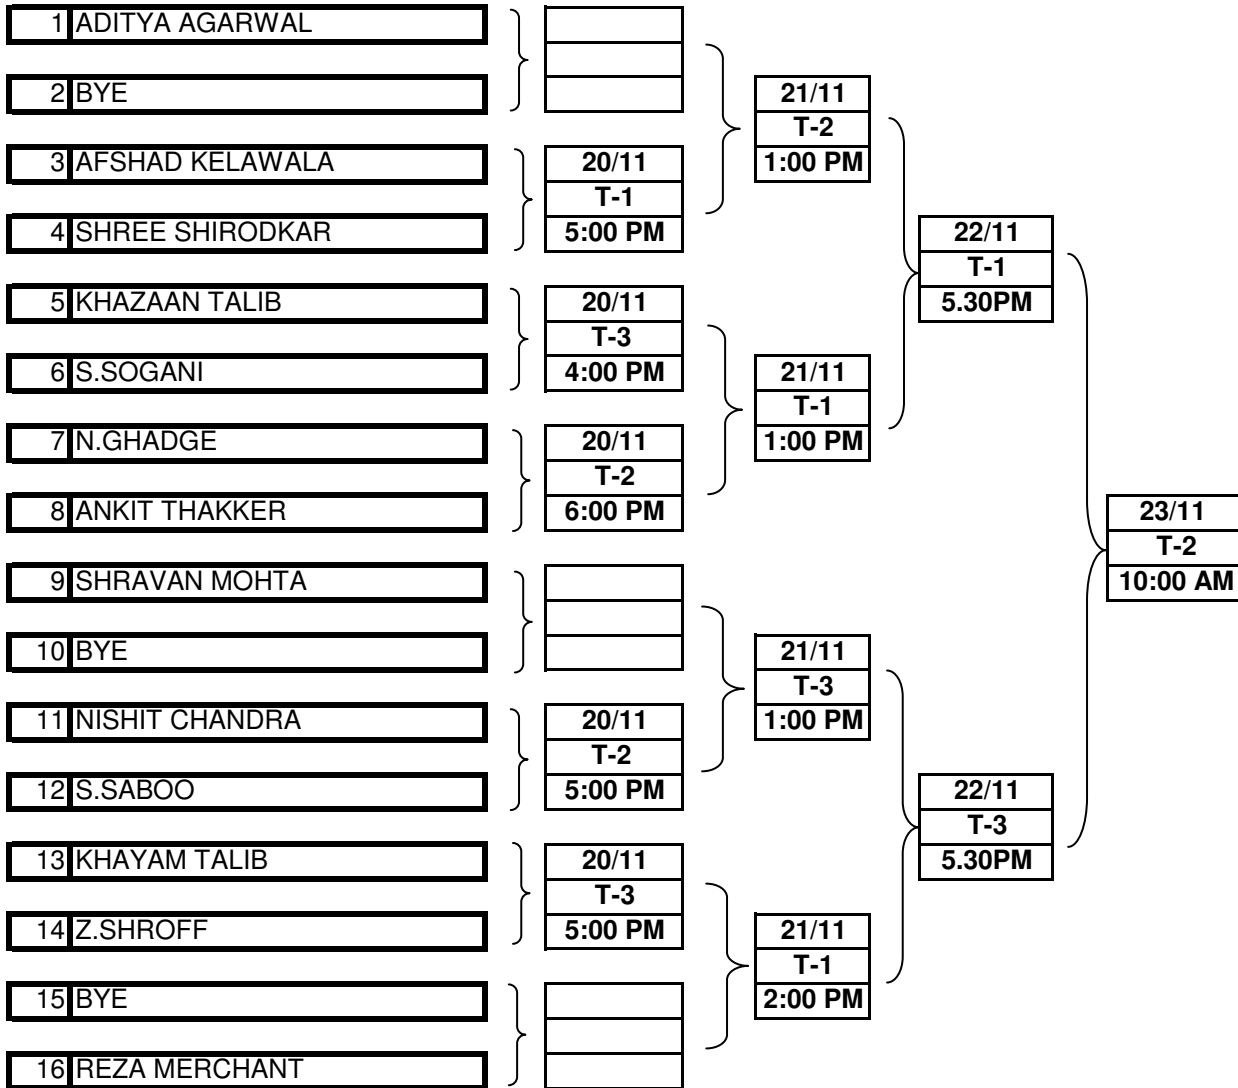

THE MALABAR HILL CLUB
MAHARASHTRA STATE SELECTION TOURNAMENT 2006
DRAW
SUB - JUNIOR BILLIARDS

ALL GAMES SHALL BE OF 45 MINUTES DURATION TILL THE SEMI FINALS
SEMI FINALS AND FINALS SHALL BE OF 1 HOUR DURATION