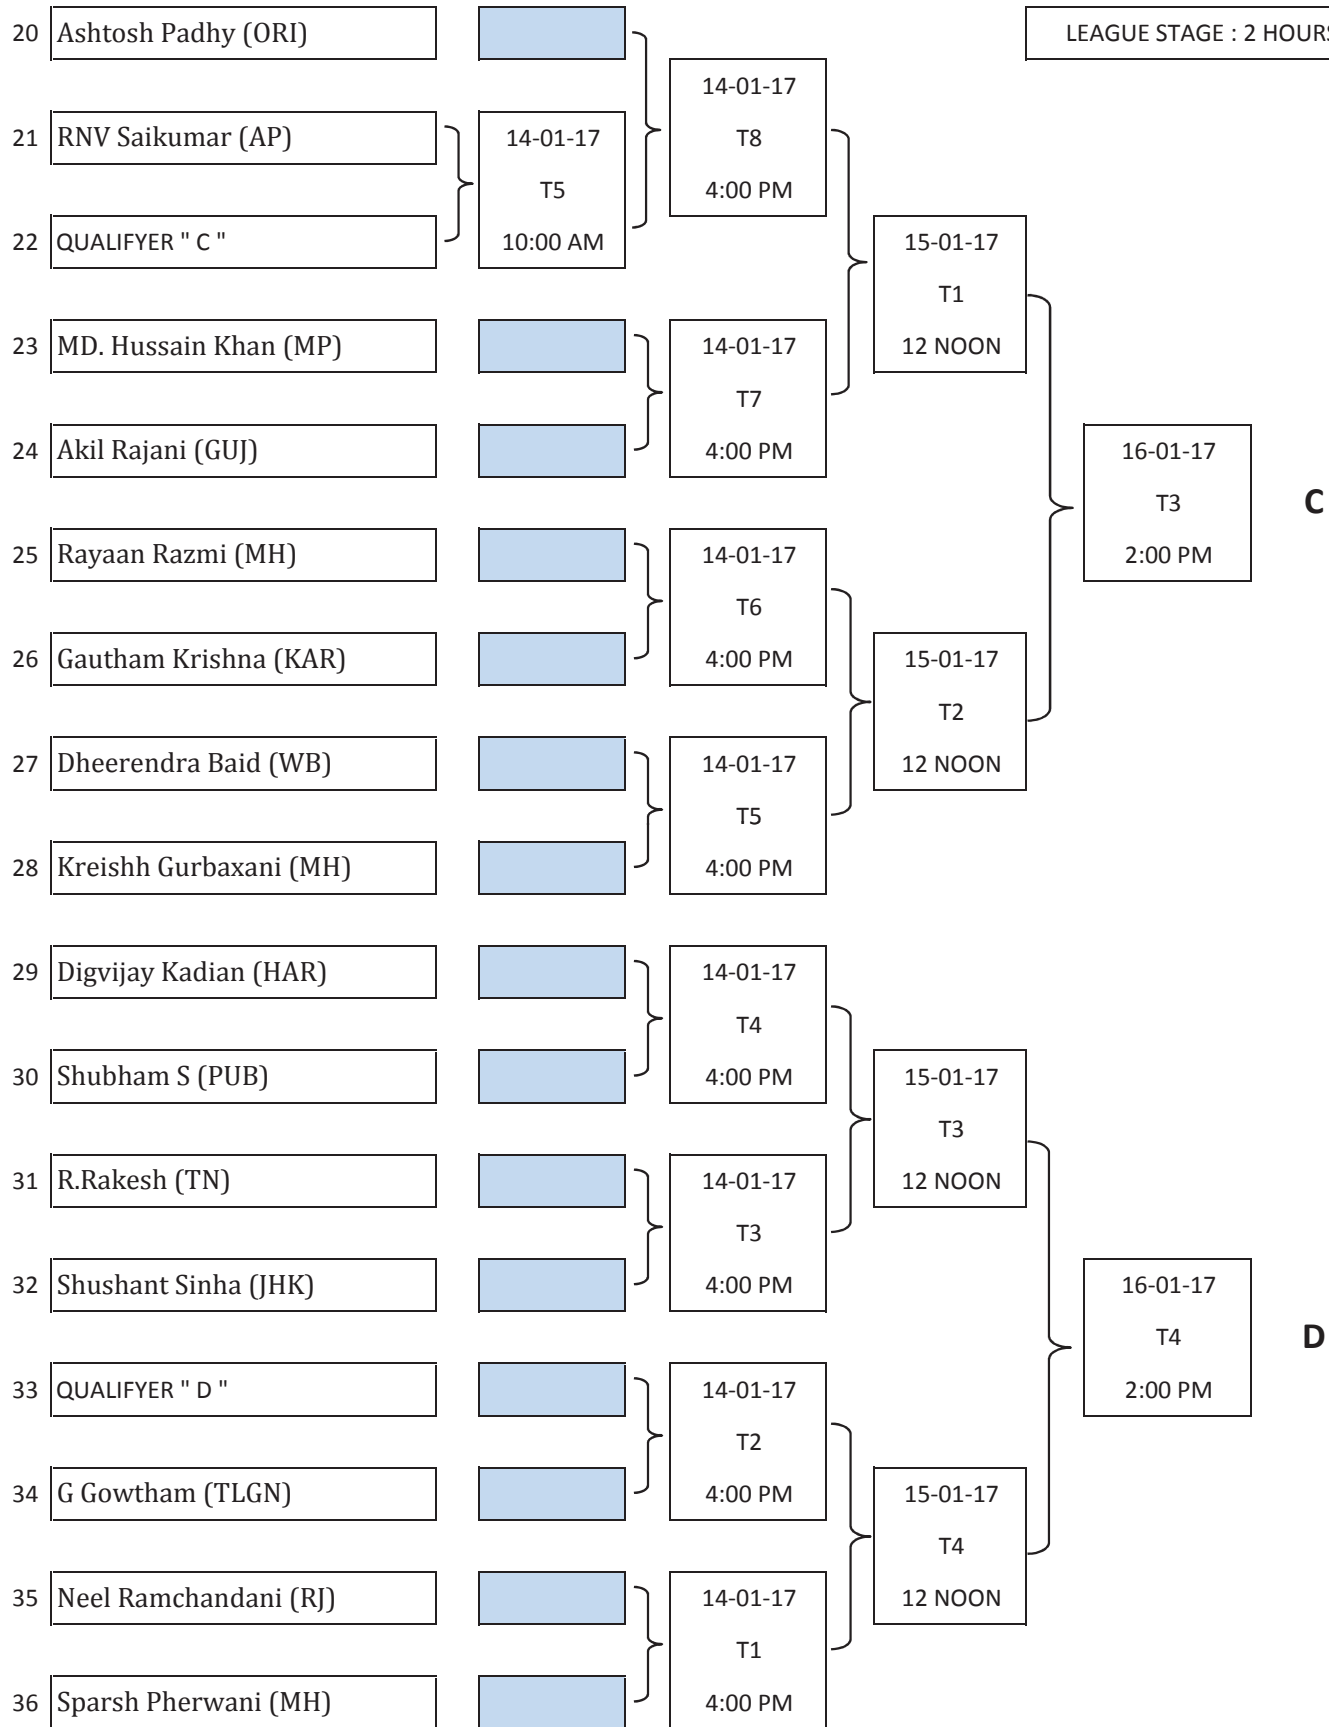

LEAGUE STAGE : 2 HOURS

LEAGUE STAGE : 2 HOURS			
DATE	TIME	T1	T2
16-01-2017	6:00 PM	C VS D	A VS B
17-01-2017	12 NOON	D VS B	A VS C
17-01-2017	4:00 PM	A VS D	B VS C