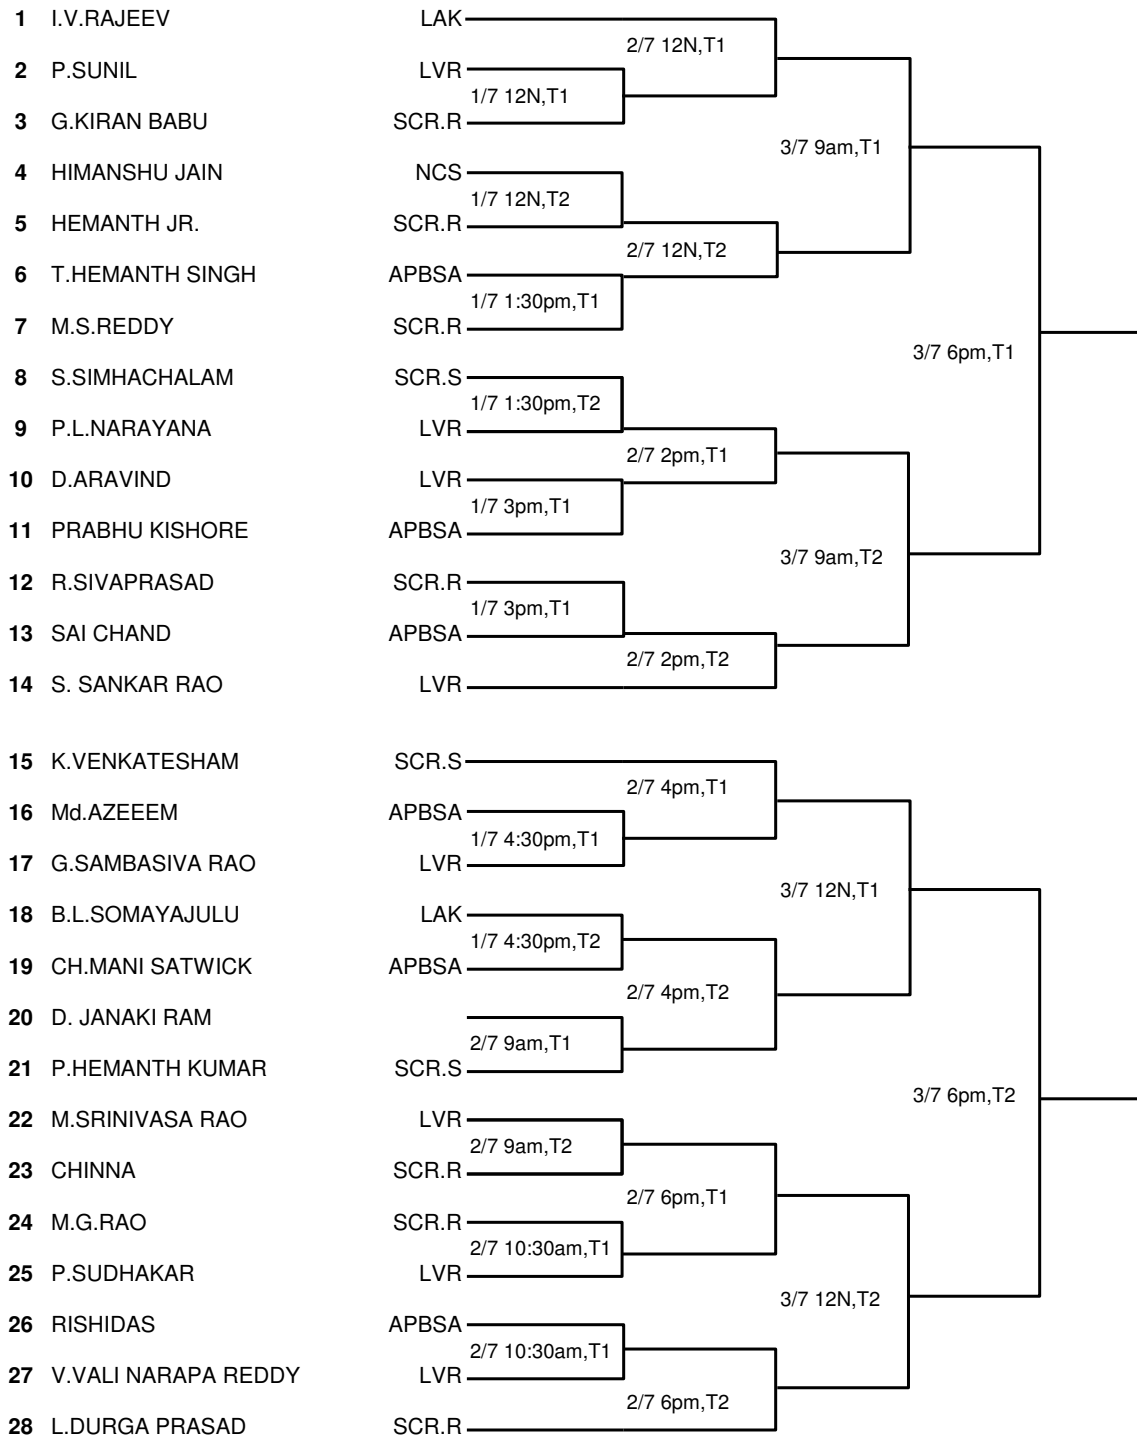

LVR OPEN BILLIARDS FIXTURES

1st ROUND - Best of 3 - 100 up
2nd ROUND - Best of 3 - 150 up
Quarters&Semi's - Best of 5 - 150 up
FINALS - Best of 7 - 150 up