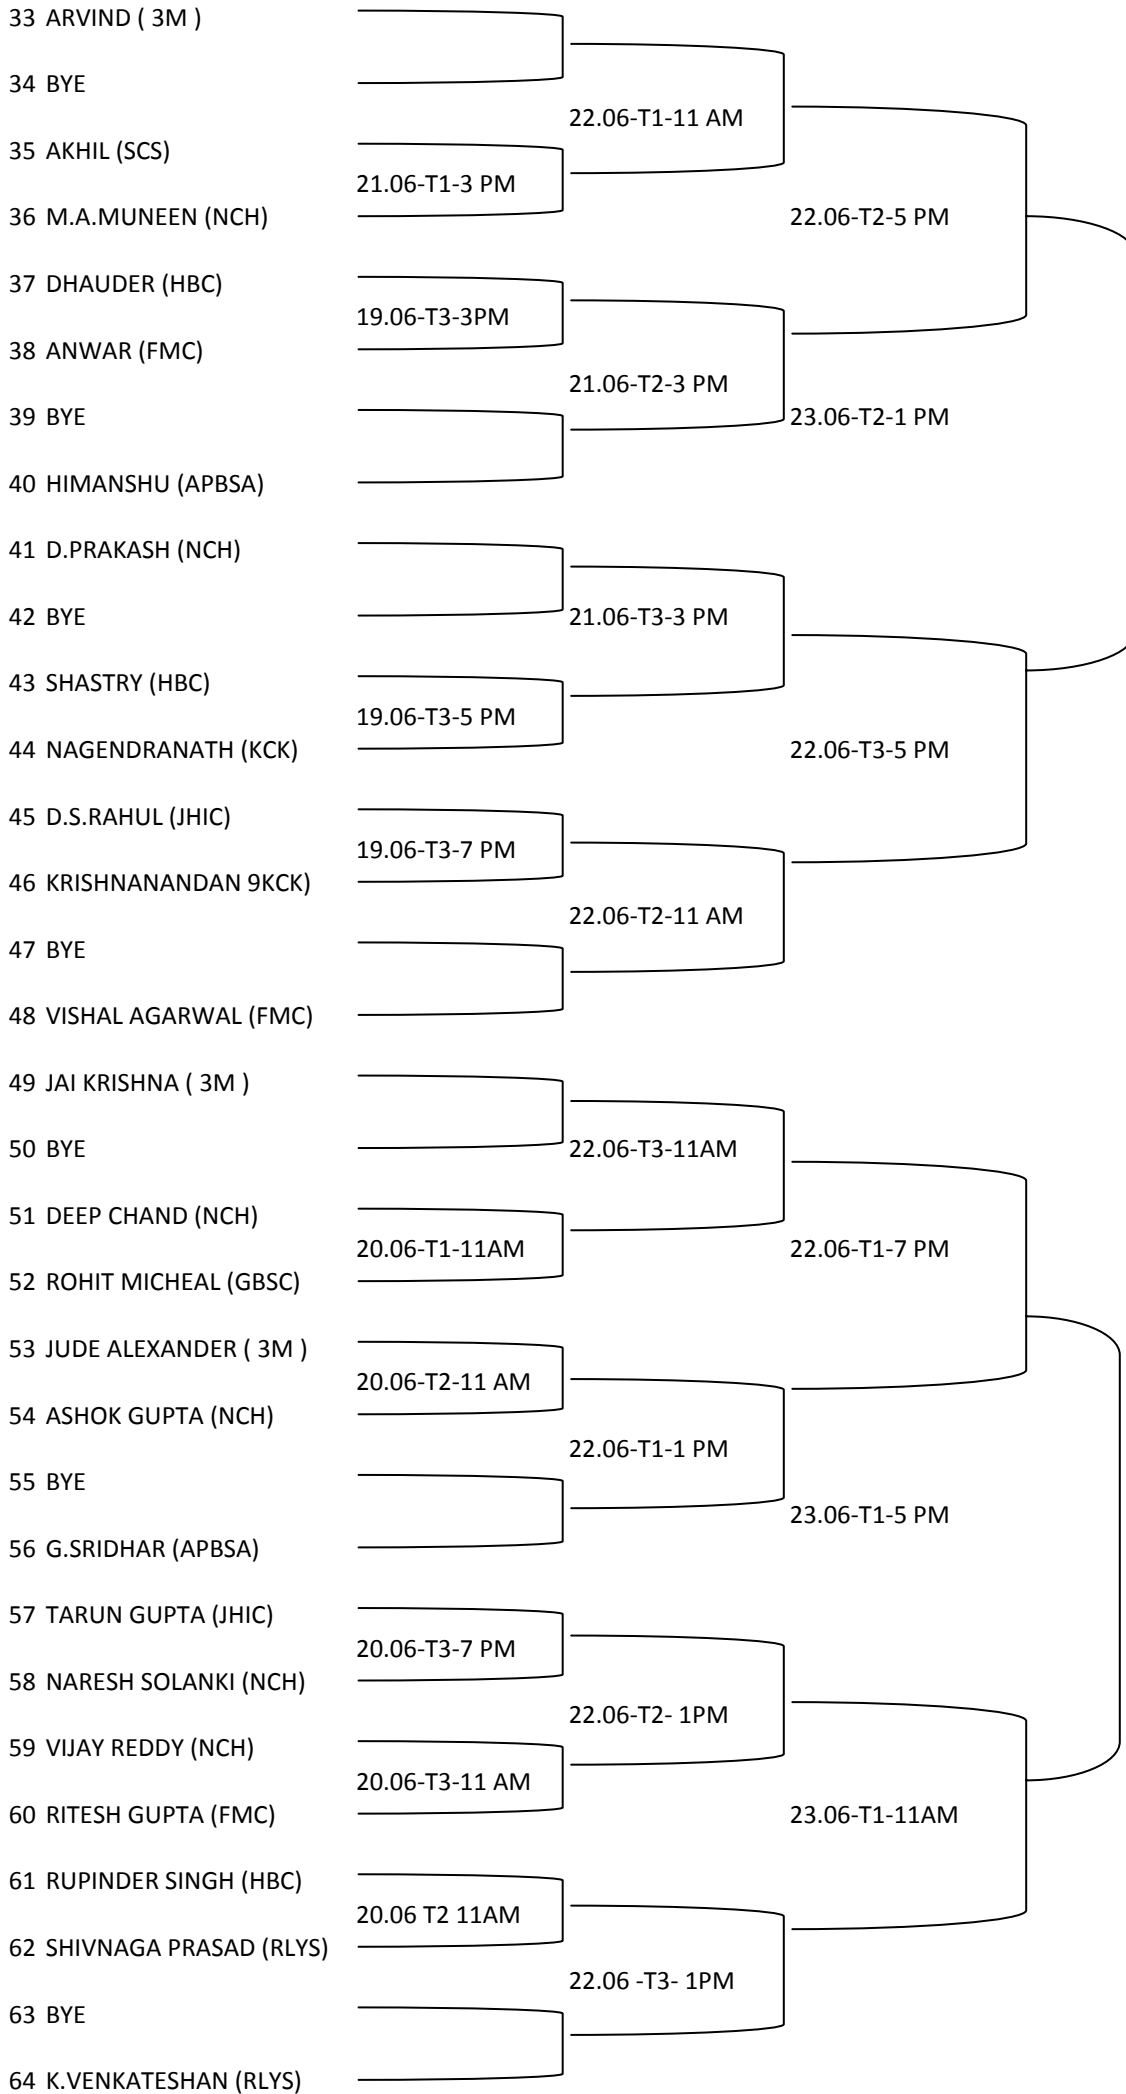

SRI SHAMLALGUPTA MEMORIAL SNOOKER ROLLING TROPHY

SRI SHAMLALGUPTA MEMORIAL SNOOKER ROLLING TROPHY

FORMAT

INITIAL ROUNDS

QTR FINALS

SEMI FINALS

FINALS

RULES:

DRESS CODE

NOTE:

Foul & Miss Rule applicable from Qtr Finals onwards

BEST OF 5 FRAMES

BEST OF 7 FRAMES

BEST OF 9 FRAMES

BEST OF 9 FRAMES

GRACE TIME OF 15 MIN WILL BE GIVEN