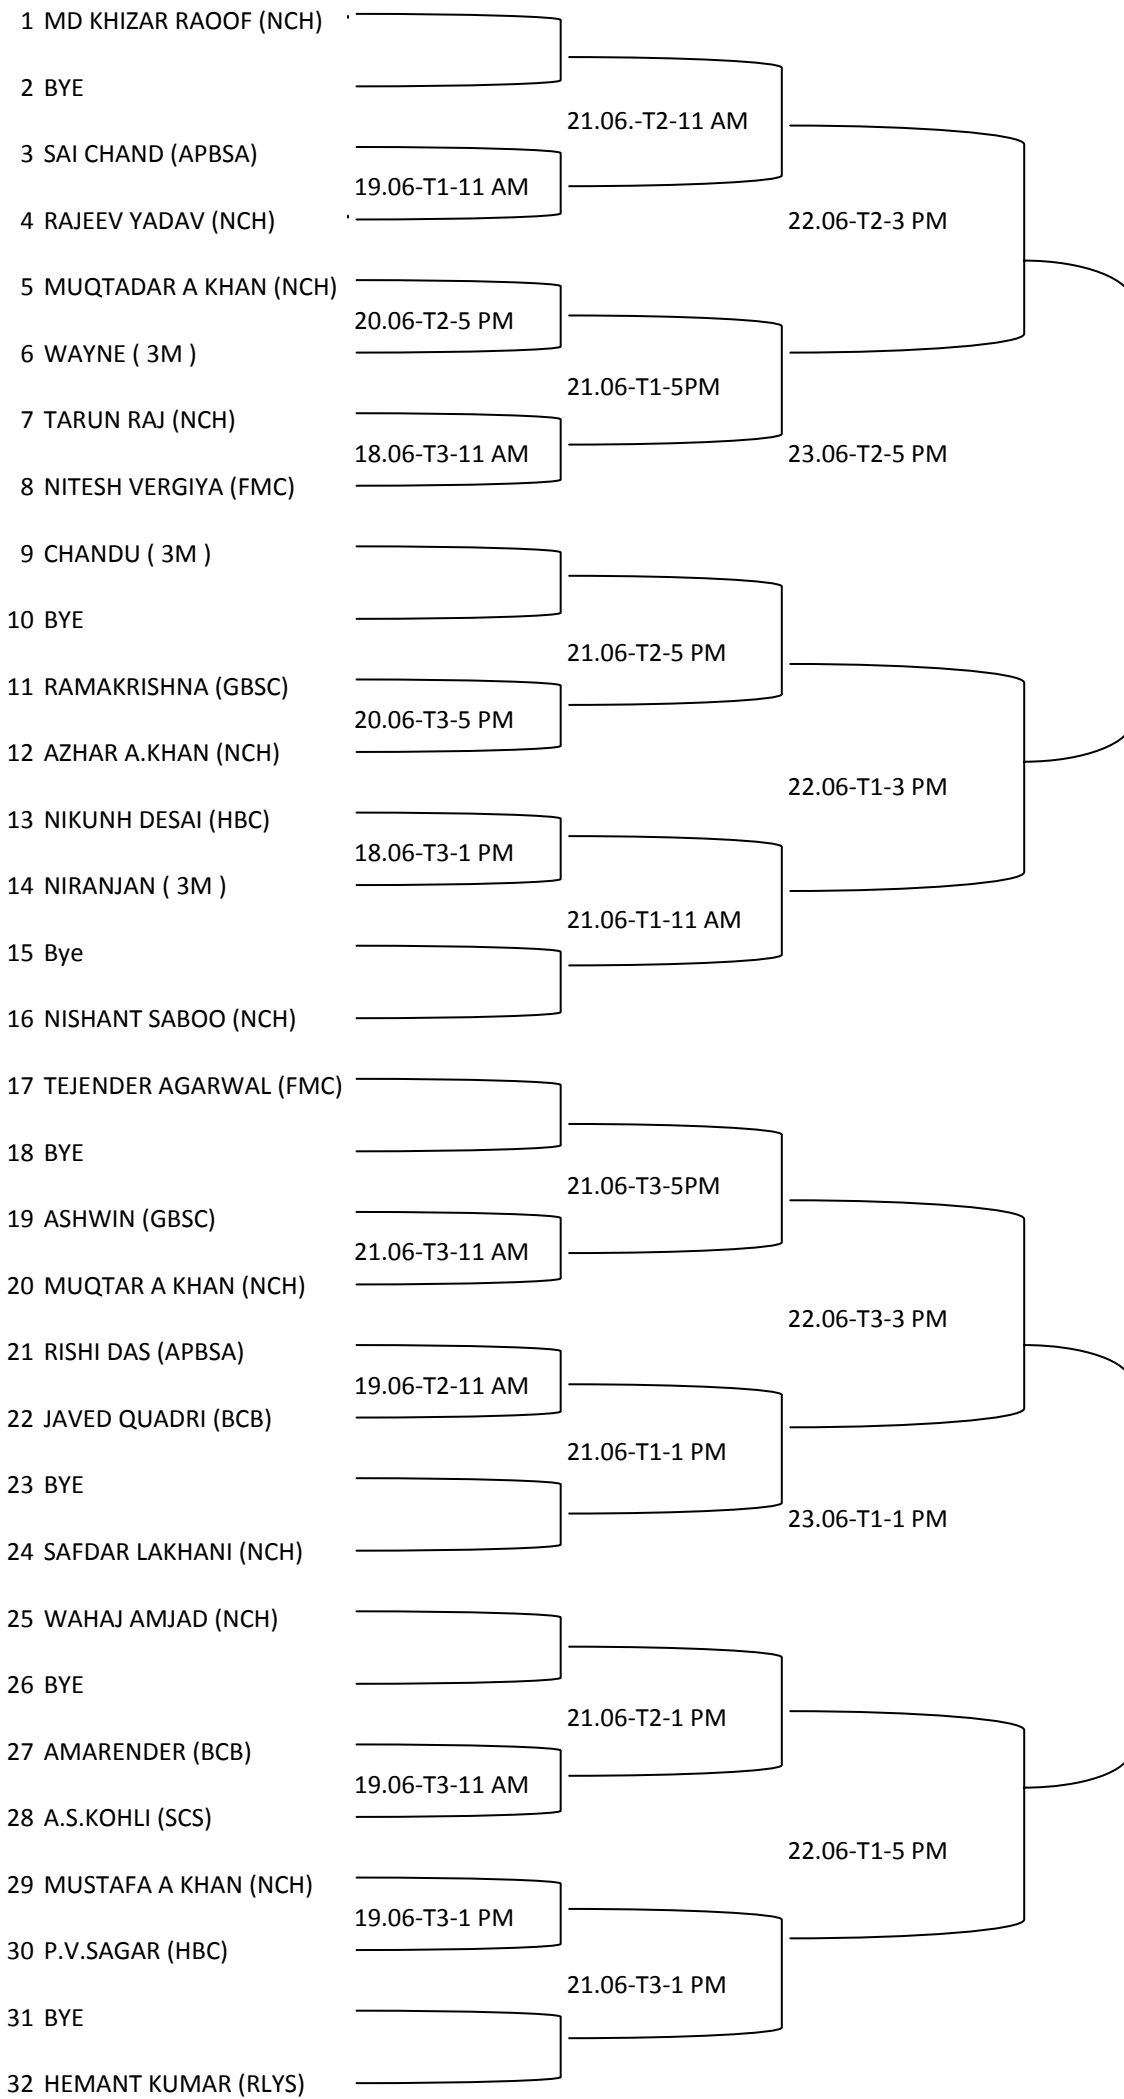

SRI SHAMLALGUPTA MEMORIAL SNOOKER ROLLING TROPHY

SRI SHAMLALGUPTA MEMORIAL SNOOKER ROLLING TROPHY

FORMAT

INITIAL ROUNDS

QTR FINALS

SEMI FINALS

FINALS

RULES:

DRESS CODE

NOTE:

Foul & Miss Rule applicable from Qtr Finals onwards

BEST OF 5 FRAMES

BEST OF 7 FRAMES

BEST OF 9 FRAMES

BEST OF 9 FRAMES

GRACE TIME OF 15 MIN WILL BE GIVEN